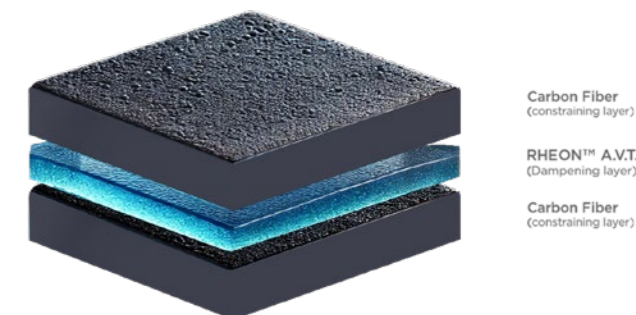

Tecnologia innovativa

- Utilizzo di materiali intelligenti non-newtoniani sviluppati da RheonLabs
- Prima applicazione al mondo della tecnologia Constrained-Layer Damping (CLD) nel padel
- Sistema ultra-sottile che mantiene leggerezza della racchetta