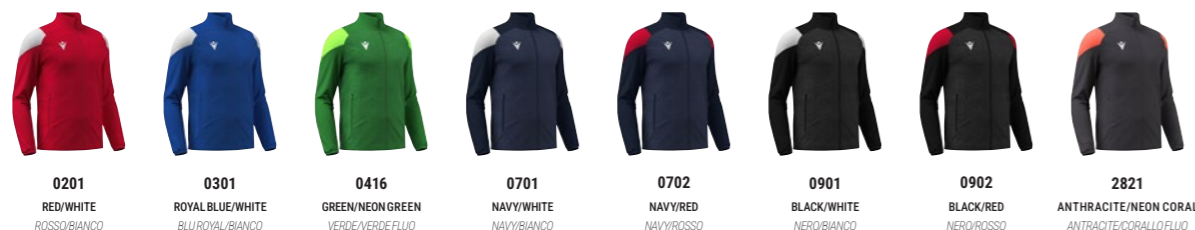

8000005

VANIR

FULL LENGTH ZIP TOP

CONFORTEX: 100% POLYESTER

AVAILABLE UNTIL 2027

SR	M	L	XL	2XL	3XL	4XL	5XL	RRP £ 53,55	U-PAY £ 40,20
JR	5XS	4XS	3XS	2XS	XS	S		RRP £ 44,60	U-PAY £ 33,45

- › Full-length die-cast zip
- › Pockets with die-cast zips
- › Melange texture on the front
- › Knitted rear waistband
- › Cuffs with Lycra trim

- › Full zip pressofusa
- › Tasche con zip pressofusa
- › Texture melange su fronte
- › Fascione retro in maglieria
- › Polsi con bordatura in lycra

0201 RED/WHITE ROSSO/BIANCO
0301 ROYAL BLUE/WHITE BLU ROYAL/BIANCO
0416 GREEN/NEON GREEN VERDE/VERDE FLUO
0701 NAVY/WHITE NAVY/BIANCO
0702 NAVY/RED NAVY/ROSSO
0901 BLACK/WHITE NERO/BIANCO
0902 BLACK/RED NERO/ROSSO
2821 ANTHRACITE/NEON CORAL ANTRACITE/CORALLO FLUO

8000007

PROMETHEUS

MICROFIBER FULL LENGTH ZIP TOP

MICROFIBER + POLY DIAGONAL + MESH LINING: 100% POLYESTER

AVAILABLE UNTIL 2027

SR	M	L	XL	2XL	3XL	4XL	5XL	RRP £ 79,10	U-PAY £ 59,35
JR	5XS	4XS	3XS	2XS	XS	S		RRP £ 65,90	U-PAY £ 49,45

- › Full-length die-cast zip
- › Pockets with die-cast zips
- › Melange texture on the front
- › Microfibre front with mesh lining
- › Knitted cuffs, neck and rear waistband
- › Dye-sub graffiti design on front and sleeve insert

- › Full zip pressofusa
- › Tasche con zip pressofusa
- › Texture melange su fronte
- › Fronte in microfibra con fodera in mesh
- › Polsi, collo e fascione retro in maglieria
- › Design graffiti sublimato su fronte e inserto manica