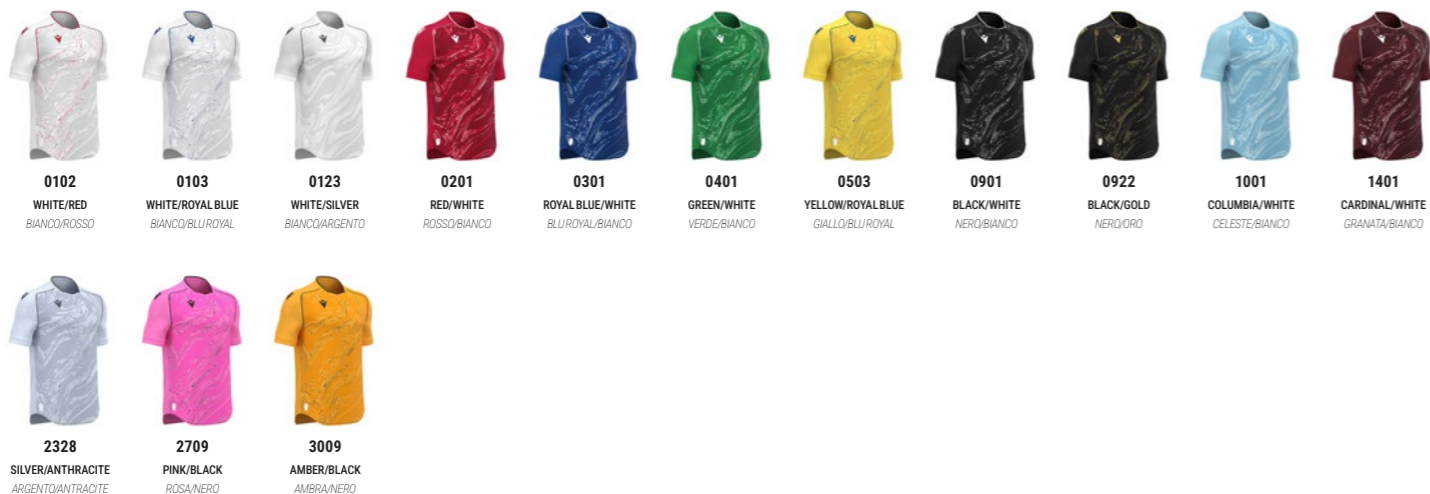

MATCH DAY ECO SHIRT

ECO SOFTLOCK: 100% POLYESTER (RECYCLED)

SR	M	L	XL	2XL	3XL	4XL	5XL	RRP	U-PAY
JR	5XS	4XS	3XS	2XS	XS	S		£ 47,30	£ 35,50
								£ 39,40	£ 29,55

- › Embossed texture on sleeves
- › Shaped shirt bottom
- › Fabric sleeve cuffs
- › Eco micromesh back
- › Macron Hero logo in silicone on front
- › V-neck in bicolour knit
- › Contrast piping on sleeves
- › Sublimated front print texture

- › Texture embossata su maniche
- › Fondo maglia sagomato
- › Polsi fondo manica in tessuto
- › Retro in Eco micromesh
- › Logo Macron Hero in silicone su fronte
- › Collo a V in maglieria bicolore
- › Piping in contrasto su maniche
- › Texture in stampa sublimatica su fronte maglia

5227

SKARA ECO ECO PERFORMANCE SYSTEM

MATCH DAY ECO SHORTS

ECO SOFTLOCK + ECO MESH: 100% POLYESTER (RECYCLED)

SR	M	L	XL	2XL	3XL	4XL	5XL	RRP	U-PAY
JR	5XS	4XS	3XS	2XS	XS	S		£ 19,45	£ 14,60
								£ 16,20	£ 12,15

- › Eco mesh side inserts
- › Flat drawstring

- › Inserti laterali in Eco mesh
- › Coulisse piatta