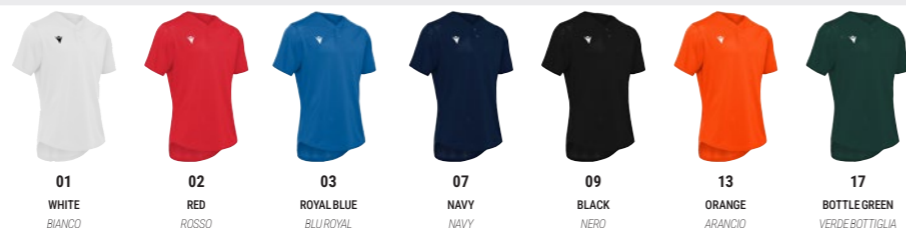

01	02	03	07	09	13	17
WHITE	RED	ROYAL BLUE	NAVY	BLACK	ORANGE	BOTTLE GREEN
BIANCO	ROSSO	BLU ROYAL	NAVY	NERO	ARANCIO	VERDE BOTTIGLIA