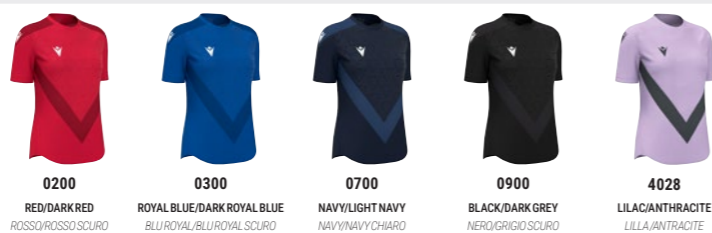

80000275
DRYAD

MATCH DAY SHIRT

SOFTLOCK + MESH: 100% POLYESTER

AVAILABLE UNTIL 2028

SR	M	L	XL	2XL	3XL	4XL	5XL	RRP £ 30,60	U-PAY £ 22,95
JR	5XS	4XS	3XS	2XS	XS	S		RRP £ 25,50	U-PAY £ 19,15