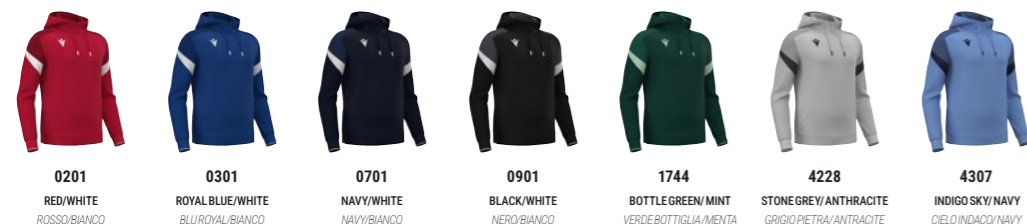

8223

JOTNAR
PANTS

POLY DRY: 100% POLYESTER

SR	M	L	XL	2XL	3XL	4XL	5XL	RRP £ 25,80	U-PAY £ 19,35
JR	5XS	4XS	3XS	2XS	XS	S		RRP £ 21,50	U-PAY £ 16,15

- › Elastic leg bottom
- › Waistband with flat drawstring

- › Fondo gamba elastico
- › Fascione con coulisse piatta

8224

WALO
PANTS

POLY DRY + PER-FLEECE: 100% POLYESTER

SR	M	L	XL	2XL	3XL	4XL	5XL	RRP £ 34,35	U-PAY £ 25,80
JR	5XS	4XS	3XS	2XS	XS	S		RRP £ 28,60	U-PAY £ 21,45

- › Flat drawstring
- › Side pockets

- › Coulisce piatta
- › Tasche laterali

80000038

HERACLES
PANTS

CONFORTEX: 100% POLYESTER

SR	M	L	XL	2XL	3XL	4XL	5XL	RRP £ 32,20	U-PAY £ 24,15
JR	5XS	4XS	3XS	2XS	XS	S		RRP £ 26,80	U-PAY £ 20,10

- › Waistband with flat drawstring
- › Side welt pockets (no zip)

- › Fascione con coulisse piatta
- › Tasche laterali (no zip) a filetto

8168

NEPRI HERO
PANTS

POLY DIAGONAL: 100% POLYESTER

SR	M	L	XL	2XL	3XL	4XL	5XL	RRP £ 49,00	U-PAY £ 36,75
JR	5XS	4XS	3XS	2XS	XS	S		RRP £ 40,80	U-PAY £ 30,60

- › Flat drawstring
- › Side pockets with die-cast zips

- › Coulisce piatta
- › Tasche laterali con zip pressofusa