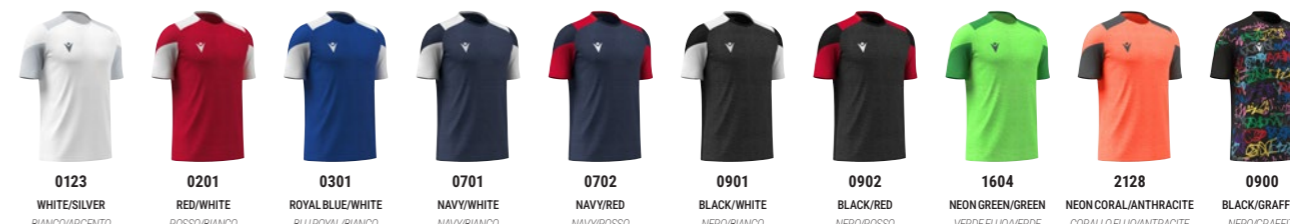

80000274

WISP

MATCH DAY SHIRT

SOFTLOCK + MESH: 100% POLYESTER

SR	M	L	XL	2XL	3XL	4XL	5XL	RRP £ 30,60	U-PAY £ 22,95
JR	5XS	4XS	3XS	2XS	XS	S		RRP £ 25,50	U-PAY £ 19,15

- › Crew neck in main fabric
- › Mesh inserts in sleeves
- › Micromesh back
- › Shaped shirt bottom
- › Embossed texture on front

- › Girocollo in tessuto principale
- › Inserti in mesh su maniche
- › Retro in micromesh
- › Fondo maglia sagomato
- › Texture embossata su fronte

* Dye-sub texture on the front

* Texture sublimata su fronte

AVAILABLE UNTIL **2028**