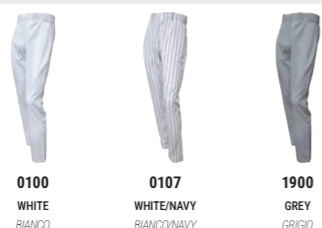

DIAMOND EVO

BASEBALL MATCH DAY PANTS

HEAVY EVERTEX: 100% POLYESTER

SR	M	L	XL	2XL	3XL	4XL	5XL	RRP £ 47,65	U-PAY £ 35,75
JR	5XS	4XS	3XS	2XS	XS	S		RRP £ 39,70	U-PAY £ 29,80

0100	0107	1900
WHITE	WHITE/NAVY	GREY
BIANCO	BIANCO/NAVY	GRIGIO