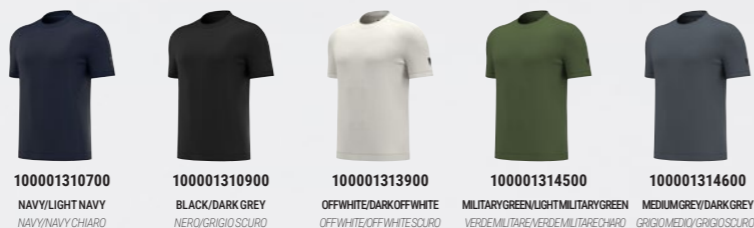

Size S is subject to VAT in UK.

- › Ribbed crew neck
- › Ribbed cuffs
- › Woven label with Macron Hero on back (under collar)
- › Logo Macron Hero patch rubber 3D
- › Girocollo in costina
- › Polsi in costina
- › Etichetta tessuta con Macron Hero nel retro (sotto il collo)
- › Logo Hero rubber 3D