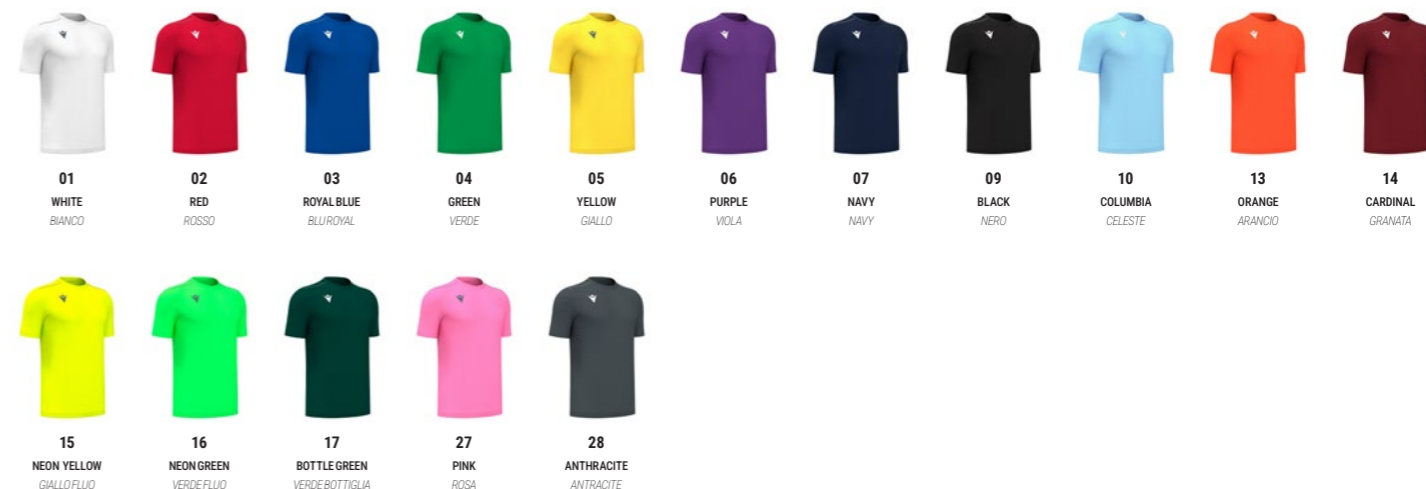

AVAILABLE UNTIL 2027

01	02	03	04	05	06	07	09	10	13	14
WHITE	RED	ROYAL BLUE	GREEN	YELLOW	PURPLE	NAVY	BLACK	COLUMBIA	ORANGE	CARDINAL
BIANCO	ROSSO	BLU ROYAL	VERDE	GIALLO	VIOLA	NAVY	NERO	CELESTE	ARANCIO	GRANATA
15	16	17	27	28						
NEON YELLOW	NEON GREEN	BOTTLE GREEN	PINK	ANTHRACITE						
GIALLO FLUO	VERDE FLUO	VERDE BOTTIGLIA	ROSA	ANTRACITE						