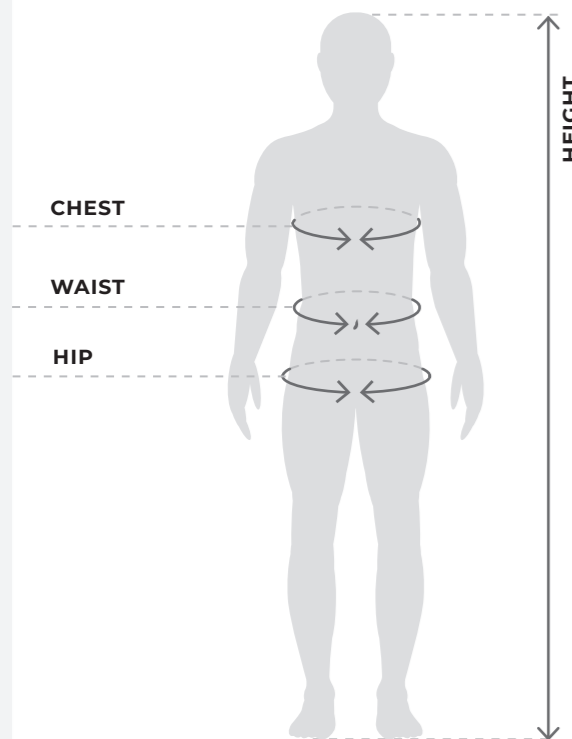

KEY TO THE SYMBOLS USED

XX PCS

NUMBER OF PIECES ASSOCIATED WITH THE ITEM CODE.

PRODUCTS WITH COTTON COMING FROM BETTER COTTON.

WATER PROOF FABRIC RESISTANT TO WATER COLUMN >10,000 MM >3,000 MM

SUITABLE FOR FOOD AND DRINKS.

CERTIFICATIONS

RUGBY

PPE PERSONAL PROTECTIVE EQUIPMENT

SIZES - CLOTHING

MAN/UNISEX FIT

	JUNIOR UP TO 13 YEARS OF AGE / FINO A 13 ANNI D'ETÀ							
	HEIGHT		CHEST		WAIST		HIP	
	CM	FEET	CM	INCH	CM	INCH	CM	INCH
4XS	110-119	3FT6-3FT9	60-64	23.5-25	56-59	22-23	66-70	26-27.5
3XS	120-132	3FT9-4FT3	64-72	25-28	59-64	23-25	70-76	27.5-30
2XS	133-146	4FT3-4FT8	72-80	28-31.5	64-69	25-27	76-82	30-32
XS	147-160	4FT8-5FT2	80-88	31.5-34.5	69-74	27-29	82-88	32-34.5
S	160-172	5FT2-5FT6	88-96	34.6-37.8	74-79	29-31	88-94	34.6-37

	ADULT							
	HEIGHT		CHEST		WAIST		HIP	
	CM	FEET	CM	INCH	CM	INCH	CM	INCH
M	171-179	5FT6-5FT8	96-100	38-39.5	84-88	33-34.5	96-100	37.8-39.5
L	178-185	5FT8-6FT	100-104	39.5-41	88-92	34.5-36	100-104	39.5-41
XL	183-190	6FT-6FT2	104-108	41-42.5	92-97	36-38.2	104-108	41-42.5
2XL	188-195	6FT1-6FT4	108-113	42.5-44.5	97-102	38.2-40	108-112	42.5-44
3XL	193-200	6FT3-6FT5	113-122	44.5-48	102-112	40-44	112-121	44-47.6
4XL	198-205	6FT5-6FT7	122-131	48-51.6	112-122	44-48	121-130	47.6-51.2
5XL	203-210	6FT6-6FT8	131-140	51.6-55	122-132	48-52	130-139	51.2-54.7