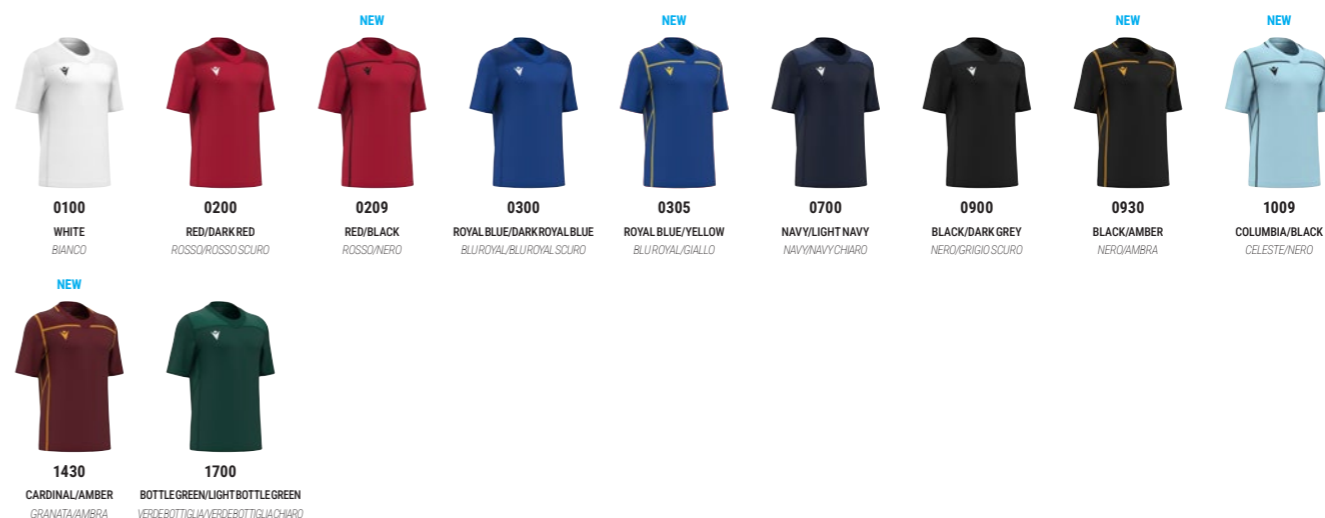

INDEX

MATCH DAY

- 19 PERIDOT SHIRT
- 20 JASPER SHIRT
- 20 IDMON SHIRT
- 20 ALABASTER SHIRT
- 21 AMETHYST HERO SHORTS
- 21 HOWLITE HERO SHORTS
- 21 HESTIA SHORTS
- 22 DRAVITE ECO SHORTS
- 22 BERYL SHIRT
- 22 LAPIS SHORTS
- 23 RUBY TOP
- 23 SKARN TOP
- 23 GRANITE TOP
- 24 DOLOMITE PANTS

ACCESSORIES & BALLS

- 24 HELMET XE
- 25 ADJUSTABLE XI KICKING TEE
- 25 HIT MOUTH GUARD
- 25 GROUND XI KICKING TEE
- 26 SIMOON COMPETITION BALL
- 26 JOLT MATCH DAY BALL
- 26 TEMPEST TRAINING BALL
- 27 SPARK MINI BALL

SOCKS

- 27 SKILL
- 28 GRIPFIT
- 28 TRICK
- 28 PRO GRIP HERO
- 29 SPRINT EVO
- 29 ROUND EVO
- 29 RAYON
- 30 HOOPS
- 30 NITRO II
- 30 NITRO
- 31 AZLON

MATCH DAY

6031

PERIDOT MATCH DAY SHIRT

AVAILABLE UNTIL **2028**

RESIST HEAVYTEX: 100% POLYESTER

SR	M	L	XL	2XL	3XL	4XL	5XL
JR	5XS	4XS	3XS	2XS	XS	S	

RRP £ 45,75	U-PAY £ 34,35
RRP £ 38,10	U-PAY £ 28,60

- › Stretch fabric crew neck with elastic reinforcement tape
- › Reinforced seams

- › Girocollo in tessuto stretch con tape elastico di rinforzo
- › Cuciture rinforzate