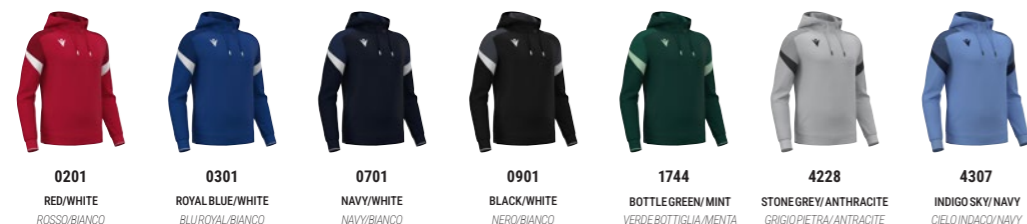

0201 RED/WHITE ROSSO/BIANCO	0301 ROYAL BLUE/WHITE BLUROYAL/BIANCO	0701 NAVY/WHITE NAVY/BIANCO	0901 BLACK/WHITE NERO/BIANCO	1744 BOTTLE GREEN/MINT VERDE BOTTIGLIA/MENTA	4228 STONE GREY/ANTHRACITE GRIGIO PIETRA/ANTRACITE	4307 INDIGO SKY/NAVY CIELO INDACO/NAVY

8223

JOTNAR
PANTS

POLY DRY: 100% POLYESTER

SR	M	L	XL	2XL	3XL	4XL	5XL	RRP £ 25,80	U-PAY £ 19,35
JR	5XS	4XS	3XS	2XS	XS	S		RRP £ 21,50	U-PAY £ 16,15

- › Elastic leg bottom
- › Waistband with flat drawstring
- › Fondo gamba elasticato
- › Fascione con coulisse piatta

8224

WALO
PANTS

POLY DRY + PER-FLEECE: 100% POLYESTER

SR	M	L	XL	2XL	3XL	4XL	5XL	RRP £ 34,35	U-PAY £ 25,80
JR	5XS	4XS	3XS	2XS	XS	S		RRP £ 28,60	U-PAY £ 21,45

- › Flat drawstring
- › Side pockets
- › Coulisce piatta
- › Tasche laterali

80000038

HERACLES
PANTS

CONFORTEX: 100% POLYESTER

SR	M	L	XL	2XL	3XL	4XL	5XL	RRP £ 32,20	U-PAY £ 24,15
JR	5XS	4XS	3XS	2XS	XS	S		RRP £ 26,80	U-PAY £ 20,10

- › Waistband with flat drawstring
- › Side welt pockets (no zip)
- › Fascione con coulisse piatta
- › Tasche laterali (no zip) a filetto

8168

NEPRI HERO
PANTS

POLY DIAGONAL: 100% POLYESTER

SR	M	L	XL	2XL	3XL	4XL	5XL	RRP £ 49,00	U-PAY £ 36,75
JR	5XS	4XS	3XS	2XS	XS	S		RRP £ 40,80	U-PAY £ 30,60

- › Flat drawstring
- › Side pockets with die-cast zips
- › Coulisce piatta
- › Tasche laterali con zip pressofusa