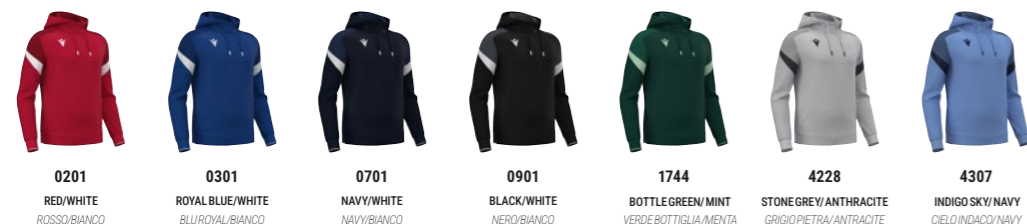

0201 RED/WHITE ROSSO/BIANCO | 0301 ROYAL BLUE/WHITE BLU ROYAL/BIANCO | 0701 NAVY/WHITE NAVY/BIANCO | 0901 BLACK/WHITE NERO/BIANCO | 1744 BOTTLE GREEN/MINT VERDE BOTTIGLIA/MENTA | 4228 STONE GREY/ANTHRACITE GRIGIO PIETRA/ANTRACITE | 4307 INDIGO SKY/NAVY CIELO INDACO/NAVY

8223

JOTNAR
PANTS

POLY DRY: 100% POLYESTER

SR	M	L	XL	2XL	3XL	4XL	5XL
JR	5XS	4XS	3XS	2XS	XS	S	

RRP £ 25,80	U-PAY £ 19,35
RRP £ 21,50	U-PAY £ 16,15

- › Elastic leg bottom
- › Waistband with flat drawstring

- › Fondo gamba elasticato
- › Fascione con coulisse piatta

8224

WALO
PANTS

POLY DRY + PER-FLEECE: 100% POLYESTER

SR	M	L	XL	2XL	3XL	4XL	5XL
JR	5XS	4XS	3XS	2XS	XS	S	

RRP £ 34,35	U-PAY £ 25,80
RRP £ 28,60	U-PAY £ 21,45

- › Flat drawstring
- › Side pockets

- › Coulisse piatta
- › Tasche laterali

80000038

HERACLES
PANTS

CONFORTEX: 100% POLYESTER

SR	M	L	XL	2XL	3XL	4XL	5XL
JR	5XS	4XS	3XS	2XS	XS	S	

RRP £ 32,20	U-PAY £ 24,15
RRP £ 26,80	U-PAY £ 20,10

- › Waistband with flat drawstring
- › Side welt pockets (no zip)

- › Fascione con coulisse piatta
- › Tasche laterali (no zip) a filetto

8168

NEPRI HERO
PANTS

POLY DIAGONAL: 100% POLYESTER

SR	M	L	XL	2XL	3XL	4XL	5XL
JR	5XS	4XS	3XS	2XS	XS	S	

RRP £ 49,00	U-PAY £ 36,75
RRP £ 40,80	U-PAY £ 30,60

- › Flat drawstring
- › Side pockets with die-cast zips

- › Coulisse piatta
- › Tasche laterali con zip pressofusa