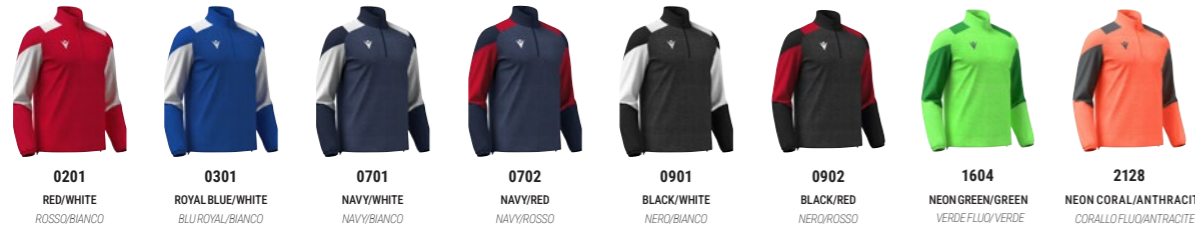

80000002

CUZCO | TOTAL LOOK **GLORY**

AVAILABLE UNTIL **2027**

TRAINING 1/4 ZIP TOP

CONFORTEX + MICROMESH: 100% POLYESTER

SR	M	L	XL	2XL	3XL	4XL	5XL	RRP £ 39,50	U-PAY £ 29,65
JR	5XS	4XS	3XS	2XS	XS	S		RRP £ 32,90	U-PAY £ 24,70

- › Melange texture on the front
- › 1/4 reverse zip with self-locking slider
- › Micromesh inserts on sides
- › Cuffs with Lycra trim
- › Bottom with drawstring

- › Texture melange su fronte
- › 1/4 zip rovesciata con cursore autobloccante
- › Inserti in micromesh su spalle
- › Polsi con bordatura in lycra
- › Fondo con coulisse