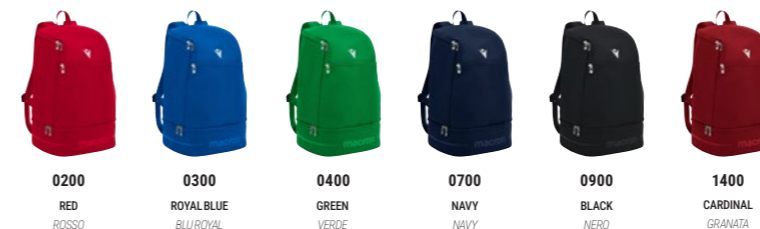

80000431

EASE NEW

SHOES

UPPER: FLYKNIT

OUTSOLE: MODAL + THERMOPLASTIC RUBBER

JR	EU	35	36	37	38	39	40
	UK	2.5	3	4	5	5.5	6.5
	US	3	4	5	5.5	6.5	7

SR	EU	41	42	43	44	45	46	47	48	49	50
	UK	7	8	9	9.5	10.5	11	12.5	13	14	14.5
	US	8	8.5	9.5	10	11	12	12.5	13.5	14	16

RRP £ 83,00 U-PAY £ 62,25

RRP £ 99,60 U-PAY £ 74,70

- › Seamless breathable mesh upper
- › EVA insole for greater support and cushioning
- › Durable rubber outsole with grooved design for everyday comfort
- › Loop on the heel

- › Tomaia in mesh traspirante senza cuciture
- › Soletta in EVA per maggiore supporto e ammortizzazione
- › Suola in gomma resistente con design a scanalature, per garantire comfort quotidiano
- › Passante sul tallone

BAGS

59308

MAXI PATH

BACKPACK W/SEMI RIGID POLYSHELL

AVAILABLE UNTIL **2026**

100% POLYESTER

30,7 LT - 33 CM (W) X 51 CM (H) X 25 CM (D)
BOTTOM RIGID POLYSHELL: 10 CM (H)

RRP £ 33,15 U-PAY £ 24,90

PETANQUE BOTTOM REDUCER large size *

- › Mesh side pocket
- › Coated fabric on the sides of the bottom
- › Tasca a rete laterale
- › Tessuto spalmato sui lati del fondo

* Additional soft base for bowls available for this model on page **XX**

M 80000539 L 80000540

AXIS NEW

BACKPACK W/SEMI RIGID BOTTOM

100% POLYESTER

MEDIUM SIZE: 20 LT - 27,5 CM (W) X 45 CM (H) X 21,5 CM (D)
PETANQUE BOTTOM REDUCER medium size *

RRP £ 30,15 U-PAY £ 22,65

LARGE SIZE: 30 LT - 33 CM (W) X 51 CM (H) X 25 CM (D)
PETANQUE BOTTOM REDUCER large size *

RRP £ 33,85 U-PAY £ 25,40

- › Large central compartment with zip closure
- › Front utility pocket with zip
- › Semi-rigid shoe-support bottom
- › Grande comparto centrale con chiusura a zip
- › Tasca frontale porta oggetti con zip
- › Fondo semirigido porta scarpe

* Additional soft base for bowls available for this model on page **182**

59309

PATH

BACKPACK W/SEMI RIGID POLYSHELL

AVAILABLE UNTIL **2026**

100% POLYESTER