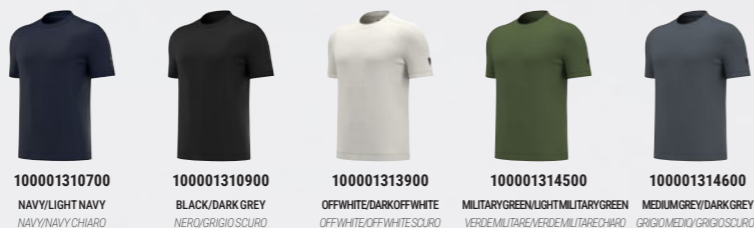

Size S is subject to VAT in UK.

- › Ribbed crew neck
- › Ribbed cuffs
- › Woven label with Macron Hero on back (under collar)
- › Logo Macron Hero patch rubber 3D
- › Girocollo in costina
- › Polsi in costina
- › Etichetta tessuta con Macron Hero nel retro (sotto il collo)
- › Logo Hero rubber 3D