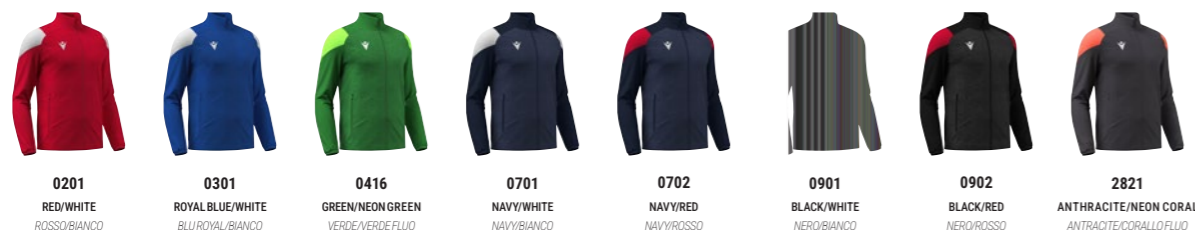

8000005

VANIR | TOTAL LOOK **GLORY**

AVAILABLE UNTIL **2027**

FULL LENGTH ZIP TOP

CONFORTEX: 100% POLYESTER

SR	M	L	XL	2XL	3XL	4XL	5XL	RRP £ 53,55	U-PAY £ 40,20
JR	5XS	4XS	3XS	2XS	XS	S		RRP £ 44,60	U-PAY £ 33,45

- › Full-length die-cast zip
- › Pockets with die-cast zips
- › Melange texture on the front
- › Knitted rear waistband
- › Cuffs with Lycra trim
- › Full zip pressofusa
- › Tasche con zip pressofusa
- › Texture melange su fronte
- › Fascione retro in maglieria
- › Polsi con bordatura in lycra

0201 RED/WHITE ROSSO/BIANCO
0301 ROYAL BLUE/WHITE BLU ROYAL/BIANCO
0416 GREEN/NEON GREEN VERDE/VERDE FLUO
0701 NAVY/WHITE NAVY/BIANCO
0702 NAVY/RED NAVY/ROSSO
0901 BLACK/WHITE NERO/BIANCO
0902 BLACK/RED NERO/ROSSO
2821 ANTHRACITE/NEON CORAL ANTRACITE/CORALLO FLUO

8000007

PROMETHEUS | TOTAL LOOK **GLORY**

AVAILABLE UNTIL **2027**

MICROFIBER FULL LENGTH ZIP TOP

MICROFIBER + POLY DIAGONAL + MESH LINING: 100% POLYESTER

SR	M	L	XL	2XL	3XL	4XL	5XL	RRP £ 79,10	U-PAY £ 59,35
JR	5XS	4XS	3XS	2XS	XS	S		RRP £ 65,90	U-PAY £ 49,45

- › Full-length die-cast zip
- › Pockets with die-cast zips
- › Melange texture on the front
- › Microfibre front with mesh lining
- › Knitted cuffs, neck and rear waistband
- › Dye-sub graffiti design on front and sleeve insert
- › Full zip pressofusa
- › Tasche con zip pressofusa
- › Texture melange su fronte
- › Fronte in microfibra con fodera in mesh
- › Polsi, collo e fascione retro in maglieria
- › Design graffiti sublimato su fronte e inserto manica